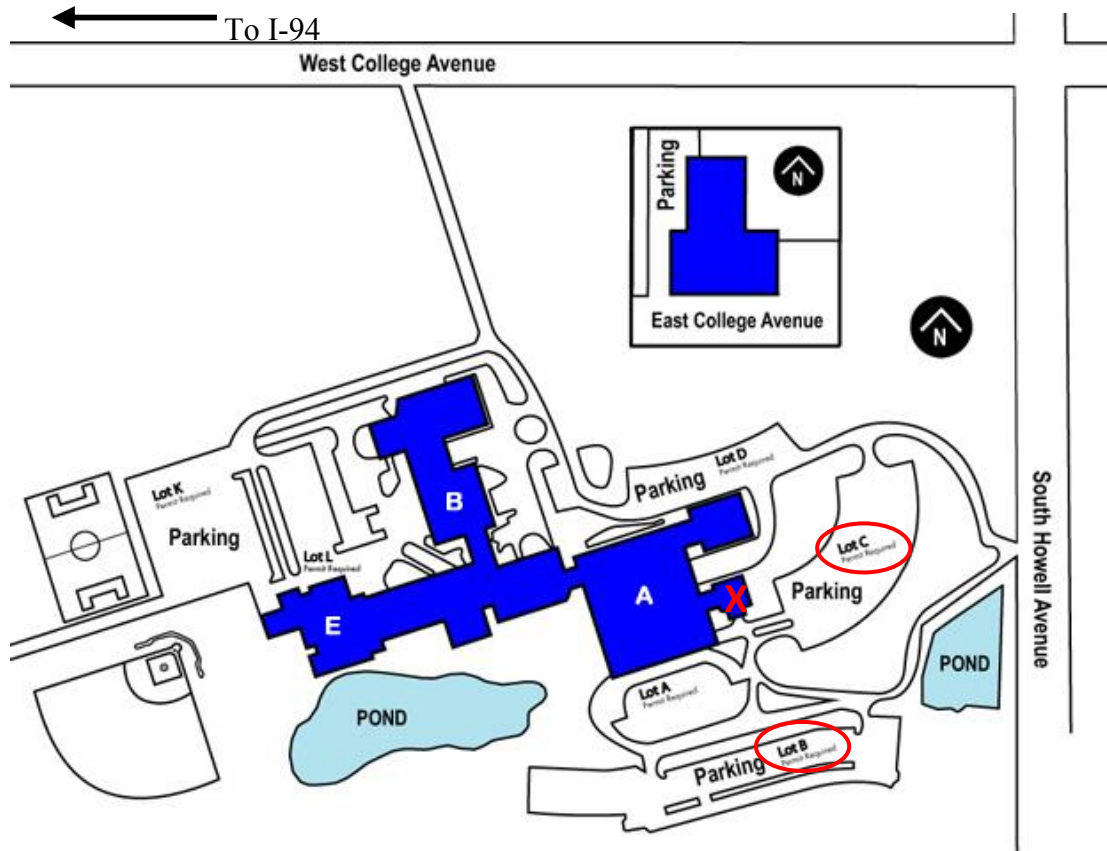

Milwaukee Area Technical College

6665 South Howell Avenue
Oak Creek, WI 53154-1196
(414) 571-4703

FROM I94: Exit College Avenue – eastbound. MATC Campus driveway is just west of Howell Avenue. If you miss the entrance and reach Howell Avenue, simply turn right and use the Howell Avenue driveway. Follow the signs to Parking Lot C.

PARKING: No permit will be required - participants are asked to park in Student Lot C which is in close proximity to Entrance #13. The Lecture Hall (Room A241) is located just inside this entrance.